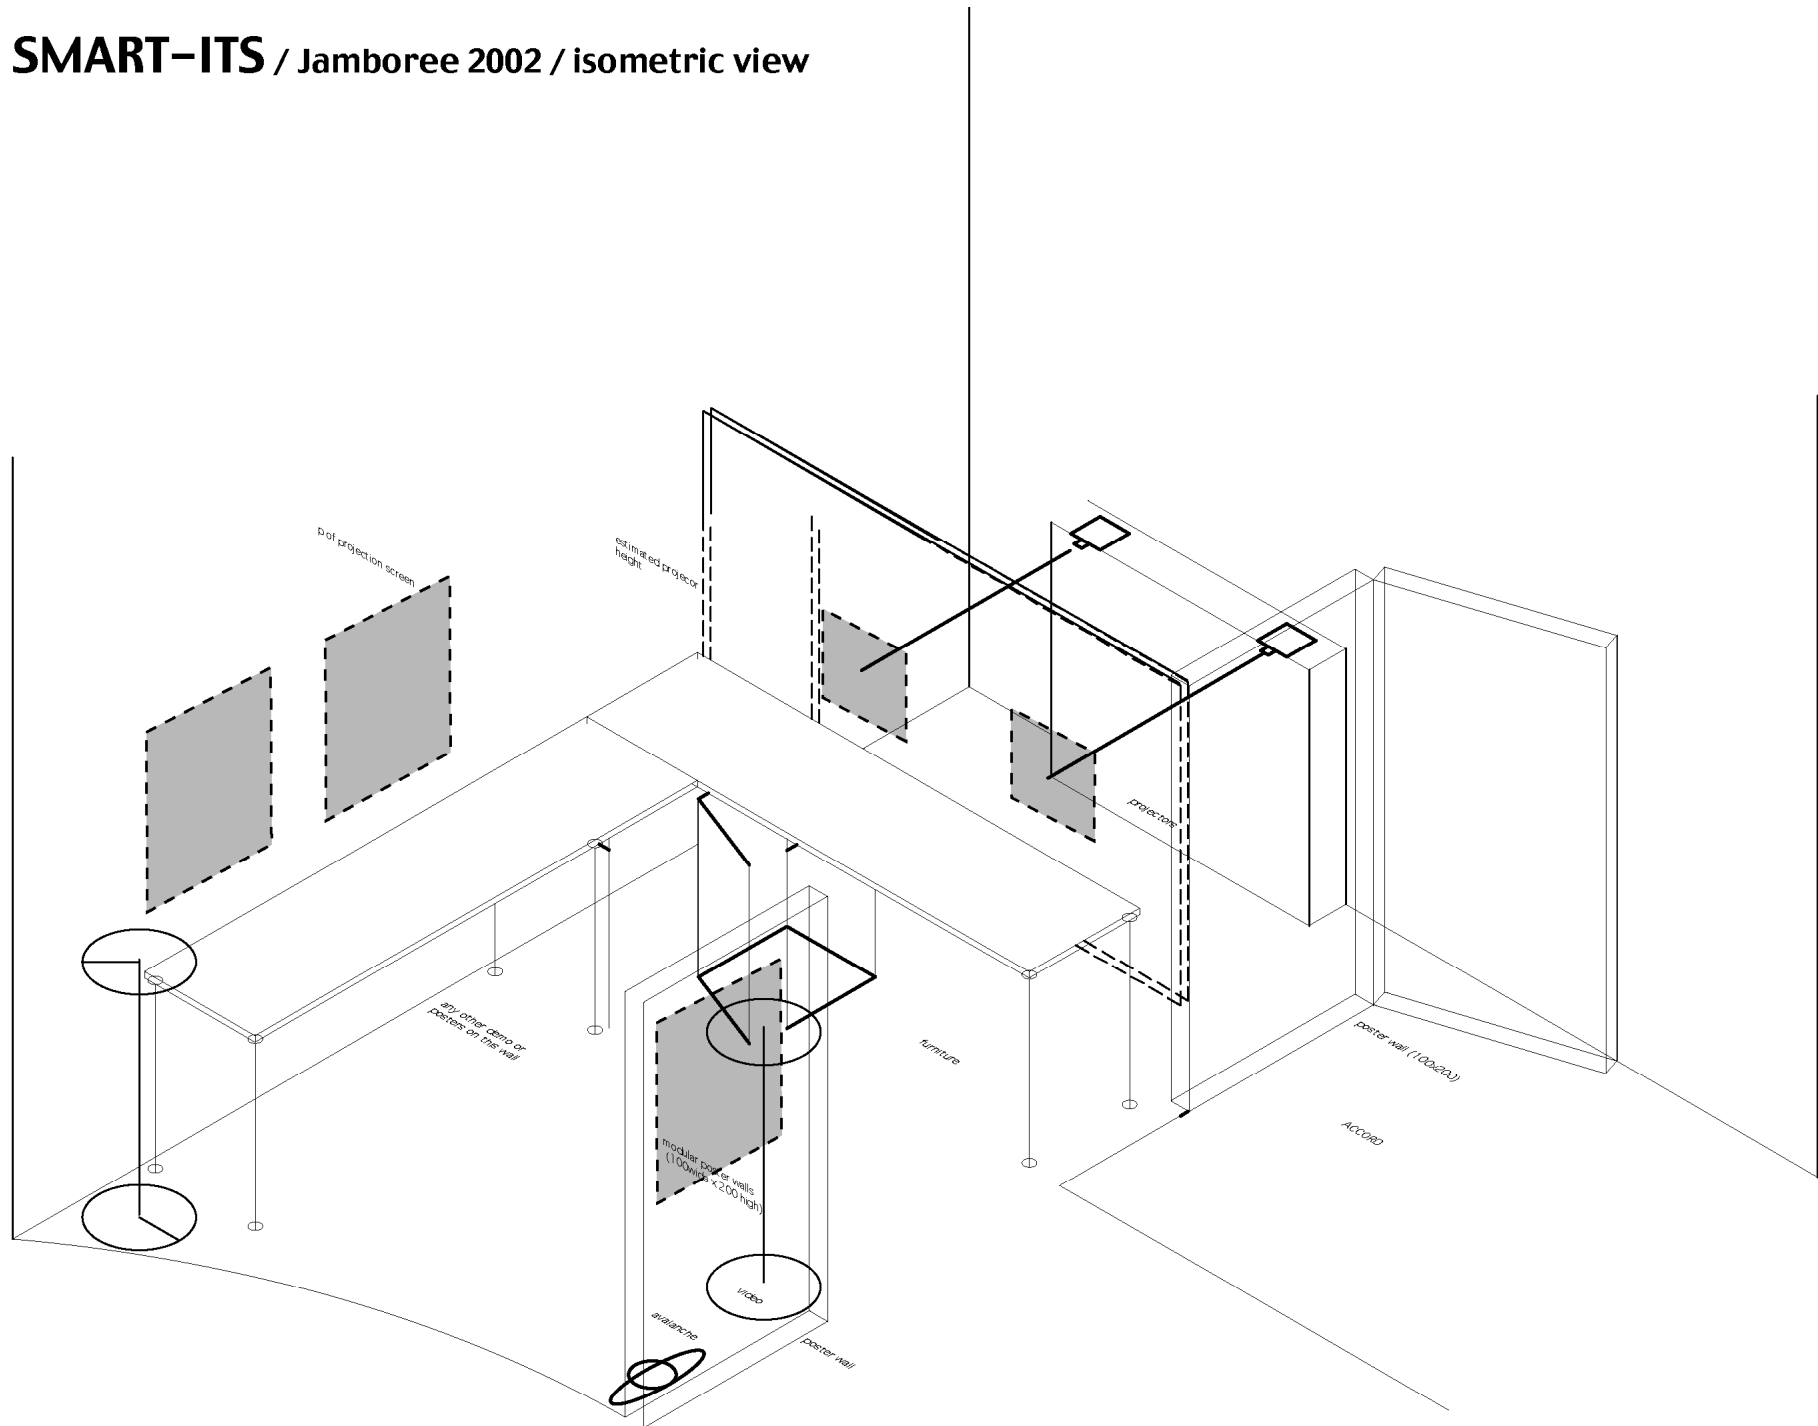

SMART-ITS / Jamboree 2002 / isometric view

SMART-ITS / Jamboree 2002 / plan view

SMART-ITS / Jamboree 2002 / front view

JAMBOREE EXHIBIT PROPOSAL

elements:

- fridge** (50cm x 55cm area + room for door to open)
- kitchen counter** (100cm high)
- projection screen**
- projector** (back projection from 2.5-2m)

furniture setup alternatives: area... 160 x 150 or 180 cm

150 or 180 x 55 cm

120 x 150 or 180 cm