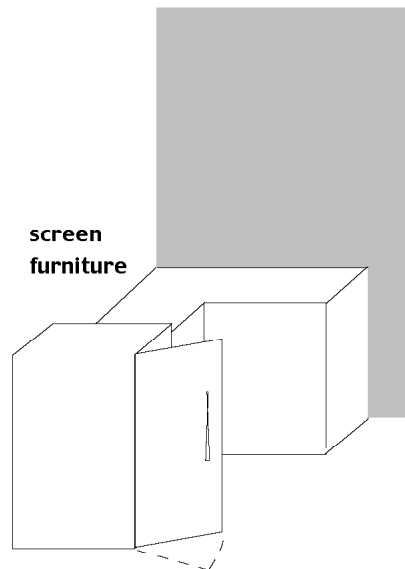

SMART-ITS / Jamboree 2002 / isometric view

SMART-ITS / Jamboree 2002 / plan view

SMART-ITS / Jamboree 2002 / front view

JAMBOREE EXHIBIT PROPOSAL

elements:

- fridge** (50cm x 55cm area + room for door to open)
- kitchen counter** (100cm high)
- projection screen**
- projector** (back projection from 2.5-2m)

furniture setup alternatives: area... 160 x 150 or 180 cm

150 or 180 x 55 cm

120 x 150 or 180 cm