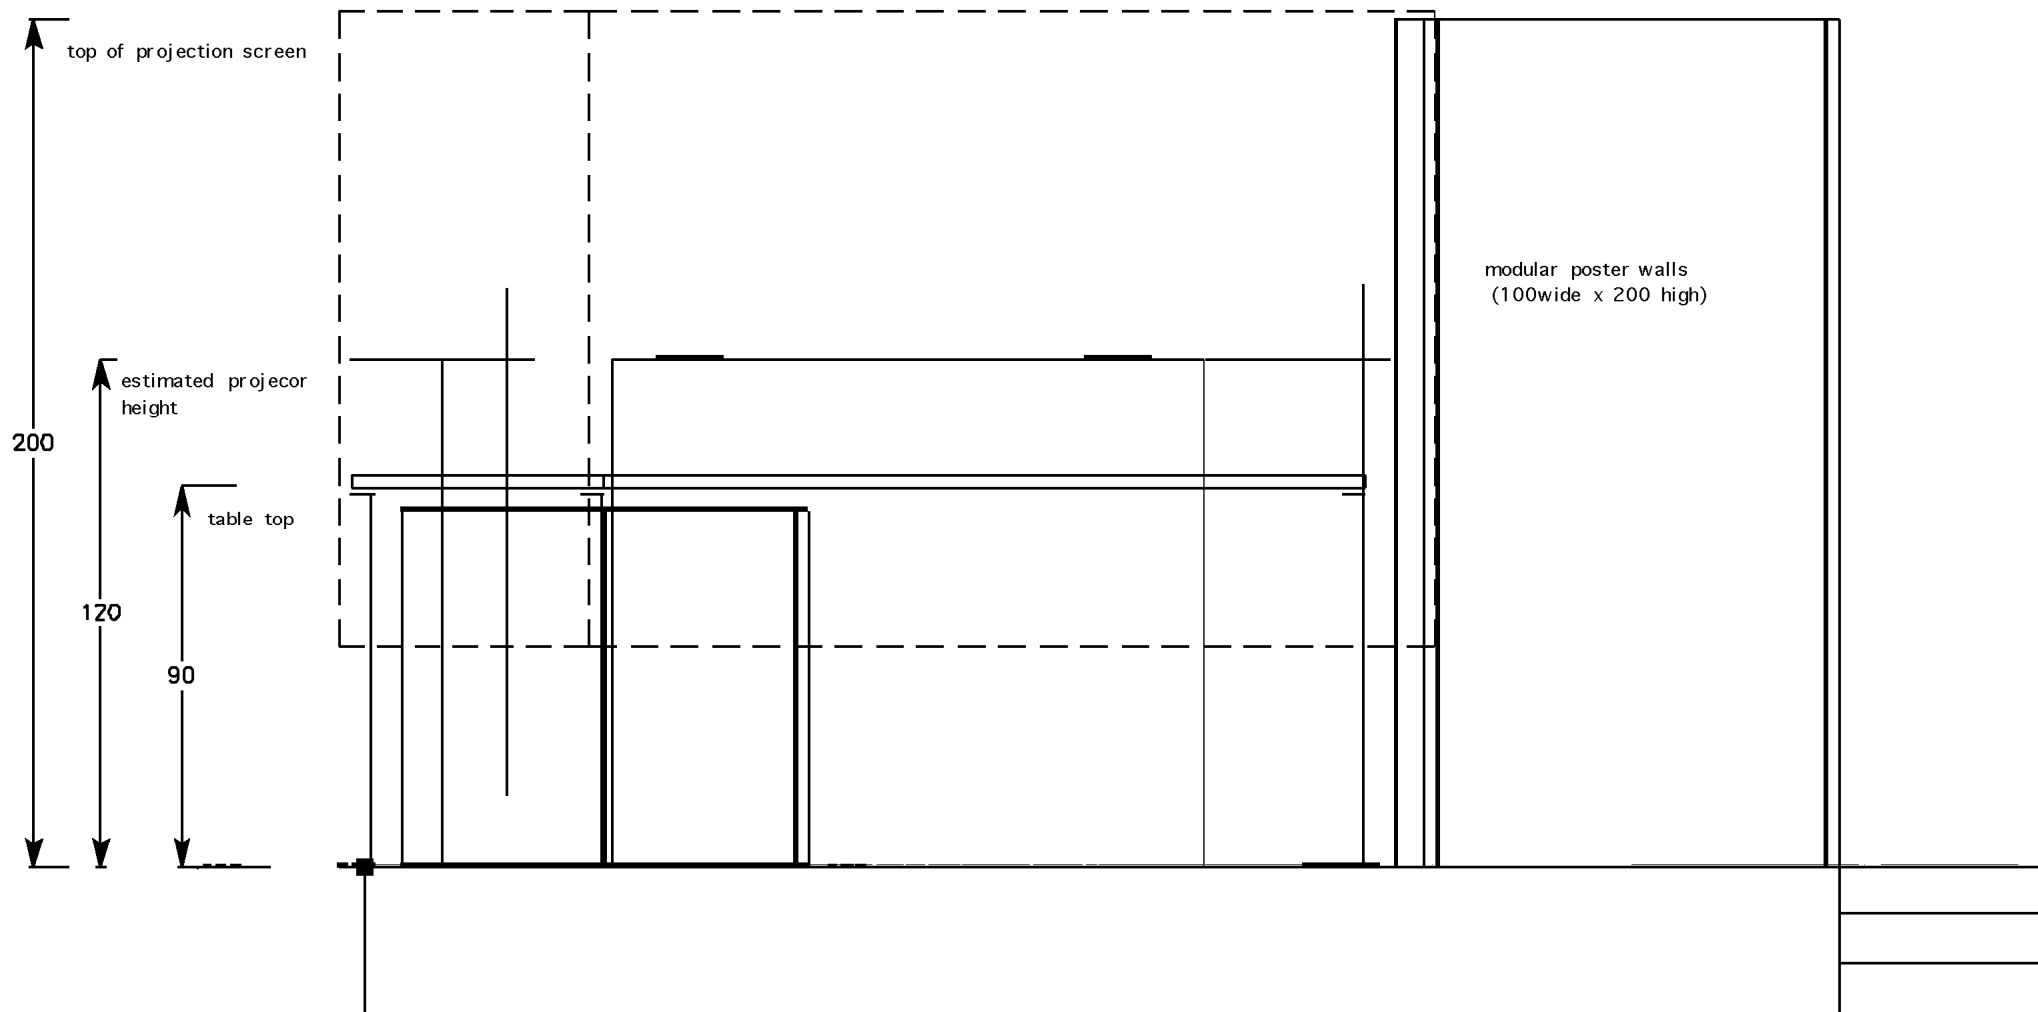

SMART-ITS / Jamboree 2002 / isometric view

SMART-ITS / Jamboree 2002 / plan view

SMART-ITS / Jamboree 2002 / front view

JAMBOREE EXHIBIT PROPOSAL

elements:

- fridge** (50cm x 55cm area + room for door to open)
- kitchen counter** (100cm high)
- projection screen**
- projector** (back projection from 2.5-2m)

furniture setup alternatives: area... 160 x 150 or 180 cm

150 or 180 x 55 cm

120 x 150 or 180 cm