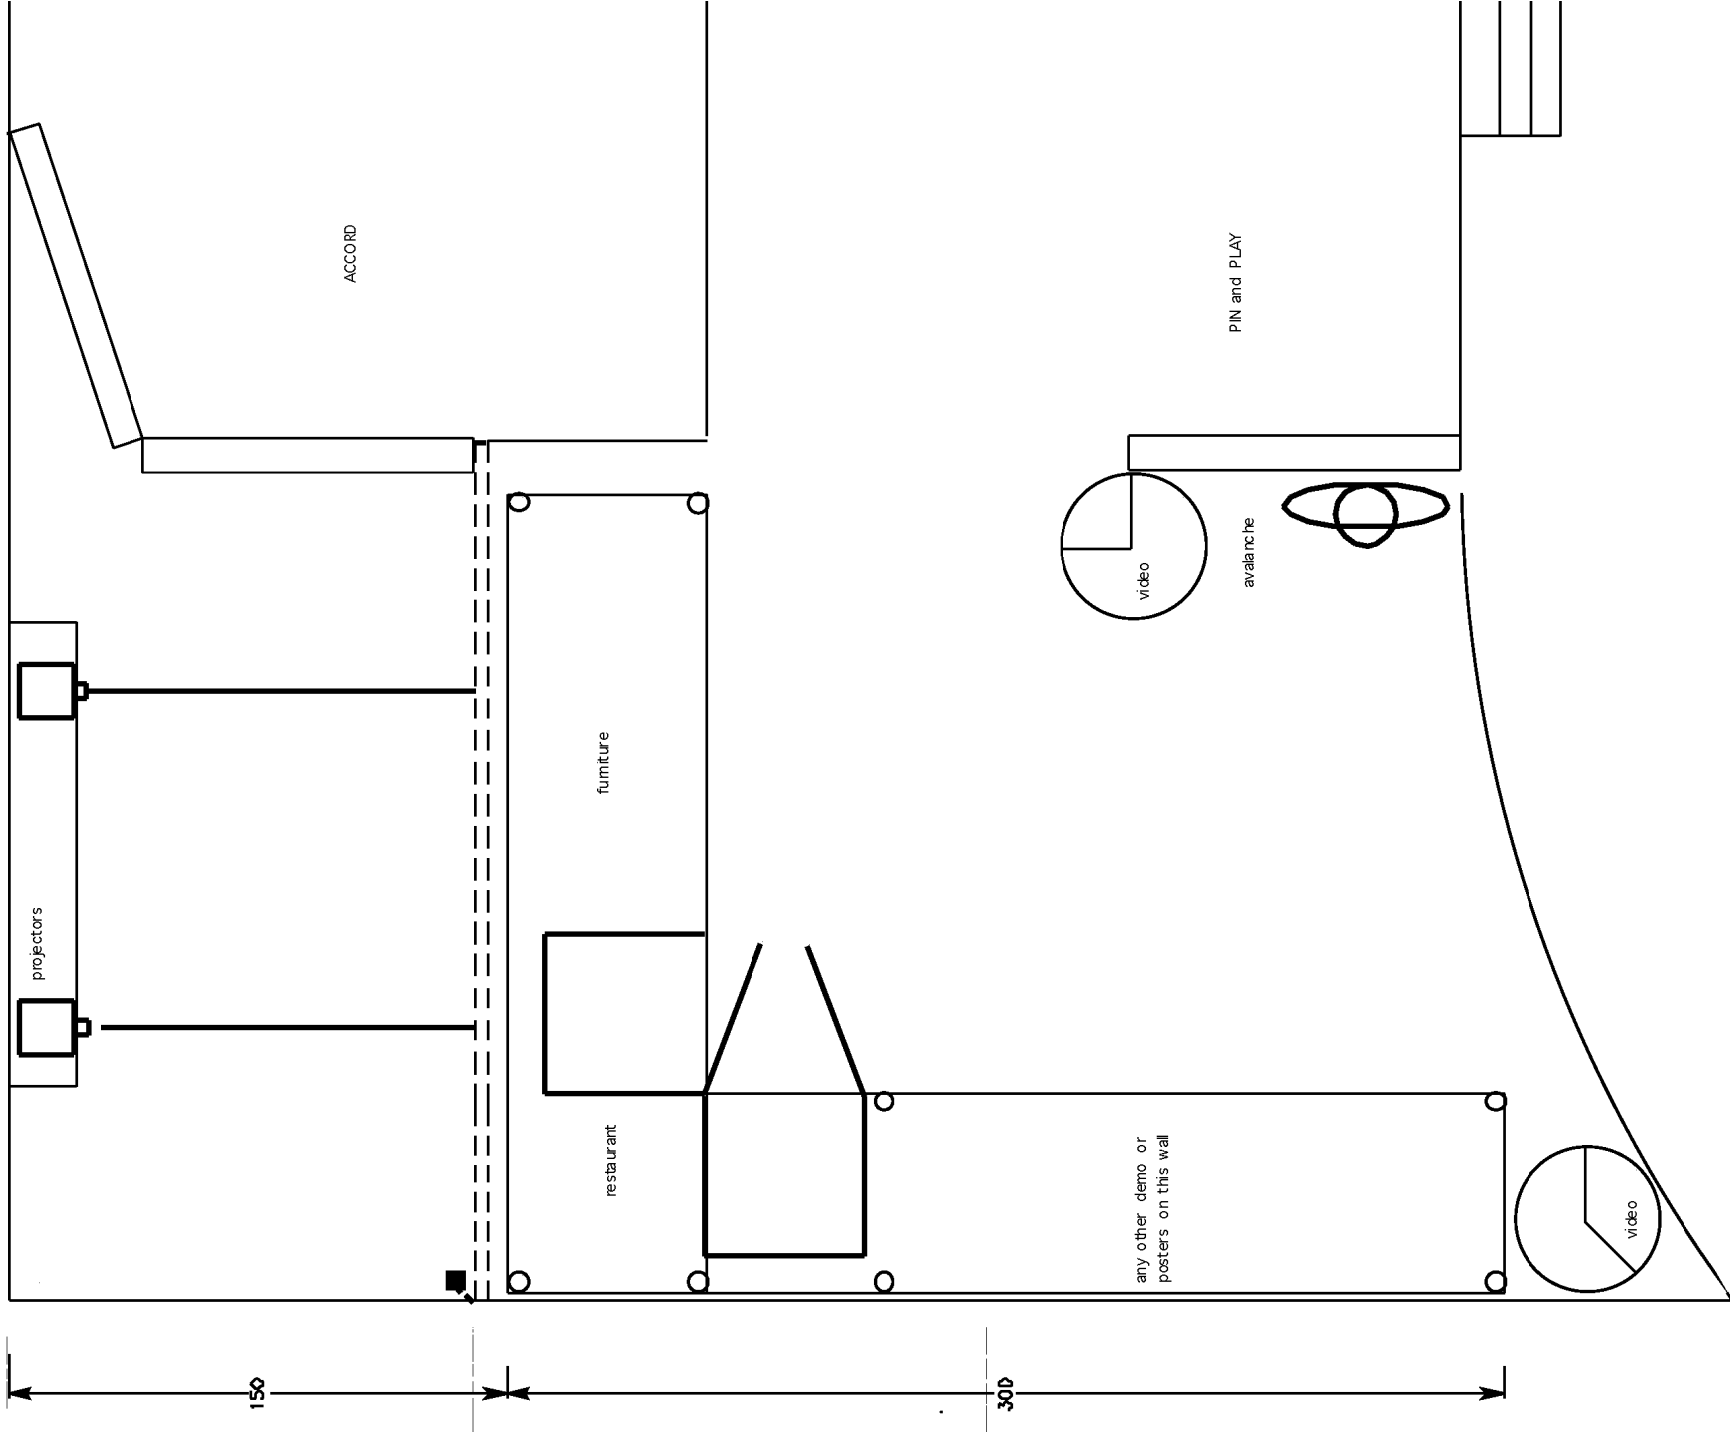

SMART-ITS / Jamboree 2002 / isometric view

SMART-ITS / Jamboree 2002 / plan view

SMART-ITS / Jamboree 2002 / front view

JAMBOREE EXHIBIT PROPOSAL

elements:

- fridge** (50cm x 55cm area + room for door to open)
- kitchen counter** (100cm high)
- projection screen**
- projector** (back projection from 2.5-2m)

furniture setup alternatives: area... 160 x 150 or 180 cm

150 or 180 x 55 cm

120 x 150 or 180 cm