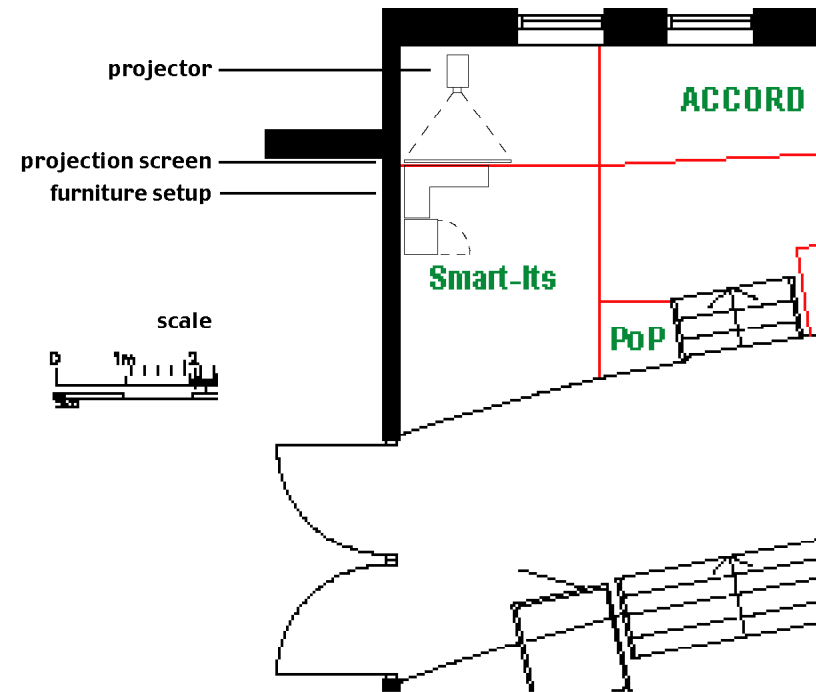

SMART-ITS / Jamboree 2002 / isometric view

SMART-ITS / Jamboree 2002 / plan view

SMART-ITS / Jamboree 2002 / front view

JAMBOREE EXHIBIT PROPOSAL

elements:

- fridge** (50cm x 55cm area + room for door to open)
- kitchen counter** (100cm high)
- projection screen**
- projector** (back projection from 2.5-2m)

furniture setup alternatives: area... 160 x 150 or 180 cm

150 or 180 x 55 cm

120 x 150 or 180 cm